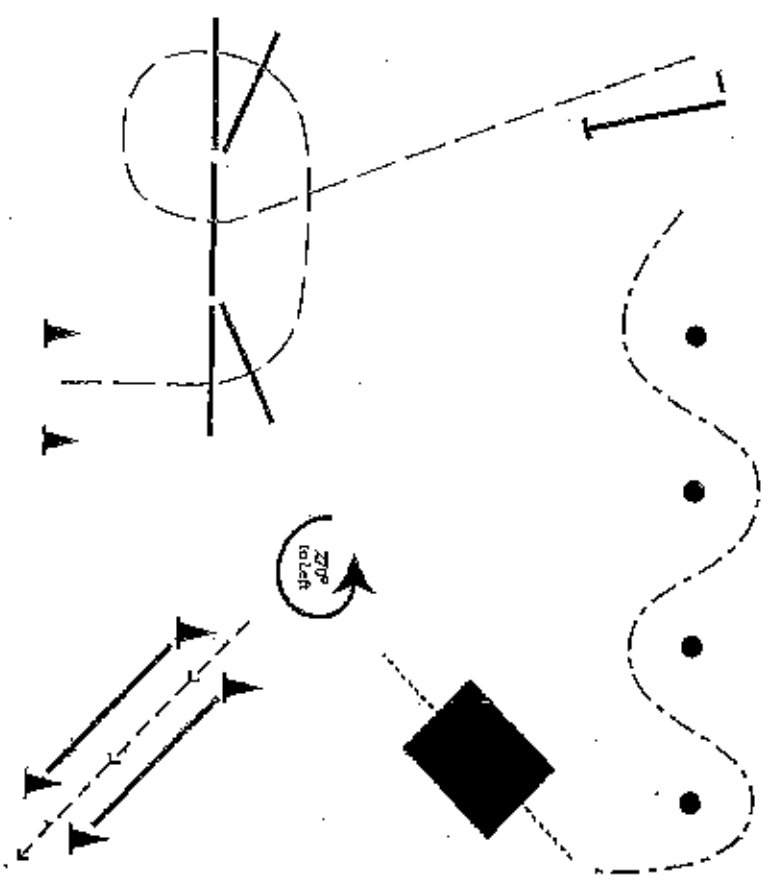

TRAIL

1. Be Ready at Gate
2. Work Gate, **RIGHT HAND PUSH**
3. Back thru ~~Boxes~~ **TALL CONES**
4. Trot thru Cones, Circle the Last Cone at a Trot
5. Trot to Bridge, Stop
6. Walk Over Bridge
7. Walk over Poles
8. Lope Right Lead to Center Pole
9. Stop, Straddle Pole and Sidepass Left
10. Exit

TRAIL

1. Be Ready at Cone
2. Walk to First Pole, Sidepass Left to Mailbox
3. Open Mailbox, show Judge the Mail
4. Sidepass the Pole Right
5. Trot over Poles
6. Walk Over Bridge
7. Trot Serpentine
8. Trot into Box, 360 to Right
9. Walk out of Box
10. Back Thru L
11. Open Gate, Left Hand Push, Walk Thru, Close Gate
12. Exit at a Walk

THE ART OF THE RIDE

1. Be Ready at Start Cones
2. Lope Left Lead through Ground Poles and up to Gate.
3. Open Gate, Right Hand Push, Close Gate
4. Trot Serpentine
5. Walk over Bridge
6. Stop Perform ZTO Turn to Left
7. Back Through Cones
8. Exit When Dismissed