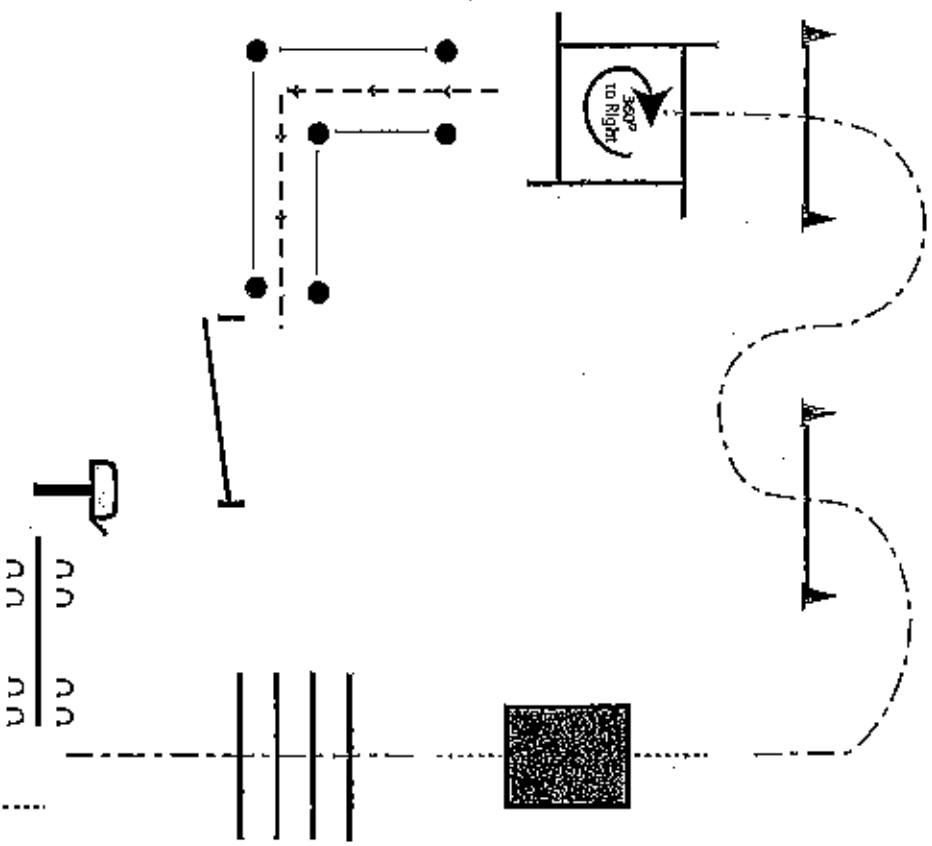

TRAIL

1. Be Ready at Gate
2. Work Gate, **RIGHT HAND PUSH**
3. Back thru ~~Boxes~~ **TALL CONES**
4. Trot thru Cones, Circle the Last Cone at a Trot
5. Trot to Bridge, Stop
6. Walk Over Bridge
7. Walk over Poles
8. Lope Right Lead to Center Pole
9. Stop, Straddle Pole and Sidepass Left
10. Exit

TRAIL

1. Be Ready at Cone
2. Walk to First Pole, Sidepass Left to Mailbox
3. Open Mailbox, show Judge the Mail
4. Sidepass the Pole Right
5. Trot over Poles
6. Walk Over Bridge
7. Trot Serpentine
8. Trot into Box, 360 to Right
9. Walk out of Box
10. Back Thru L
11. Open Gate, Left Hand Push, Walk Thru, Close Gate
12. Exit at a Walk

THE ART OF THE RIDE

1. Be Ready at Start Cones
2. Lope Left Lead through Ground Poles and up to Gate.
3. Open Gate, Right Hand Push, Close Gate
4. Trot Serpentine
5. Walk over Bridge
6. Stop Perform ZTO Turn to Left
7. Back Through Cones
8. Exit When Dismissed