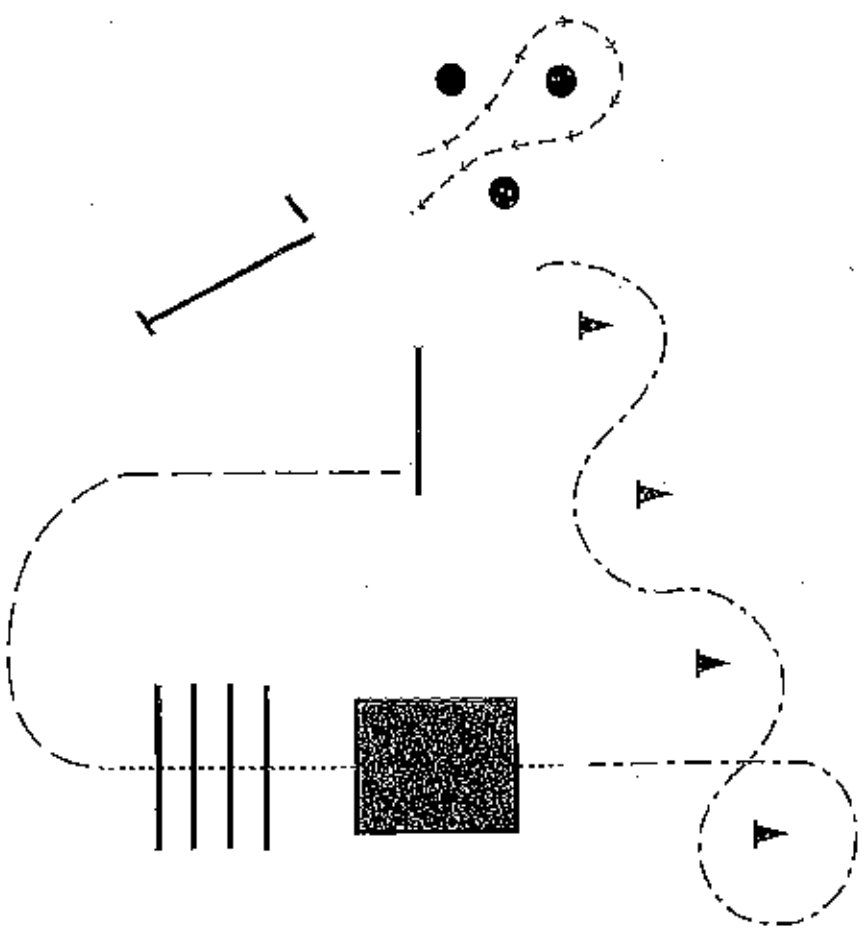

TRAIL

1. Be Ready at Gate
2. Work Gate, **RIGHT HAND PUSH**
3. Back thru ~~Boxes~~ **TALL CONES**
4. Trot thru Cones, Circle the Last Cone at a Trot
5. Trot to Bridge, Stop
6. Walk Over Bridge
7. Walk over Poles
8. Lope Right Lead to Center Pole
9. Stop, Straddle Pole and Sidepass Left
10. Exit

TRAIL

1. Be Ready at Cone
2. Walk to First Pole, Sidepass Left to Mailbox
3. Open Mailbox, show Judge the Mail
4. Sidepass the Pole Right
5. Trot over Poles
6. Walk Over Bridge
7. Trot Serpentine
8. Trot into Box, 360 to Right
9. Walk out of Box
10. Back Thru L
11. Open Gate, Left Hand Push, Walk Thru, Close Gate
12. Exit at a Walk

THE ART OF THE RIDE

1. Be Ready at Start Cones
2. Lope Left Lead through Ground Poles and up to Gate.
3. Open Gate, Right Hand Push, Close Gate
4. Trot Serpentine
5. Walk over Bridge
6. Stop Perform ZTO Turn to Left
7. Back Through Cones
8. Exit When Dismissed