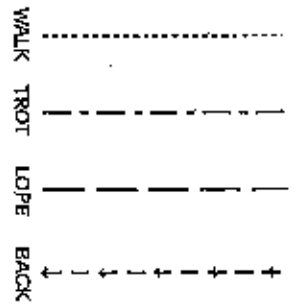

TRAIL

1. Be Ready at Gate
2. Work Gate, **RIGHT HAND PUSH**
3. Back thru ~~Boxes~~ **TALL CONES**
4. Trot thru Cones, Circle the Last Cone at a Trot
5. Trot to Bridge, Stop
6. Walk Over Bridge
7. Walk over Poles
8. Lope Right Lead to Center Pole
9. Stop, Straddle Pole and Sidepass Left
10. Exit

TRAIL

1. Be Ready at Cone
2. Walk to First Pole, Sidepass Left to Mailbox
3. Open Mailbox, show Judge the Mail
4. Sidepass the Pole Right
5. Trot over Poles
6. Walk Over Bridge
7. Trot Serpentine
8. Trot into Box, 360 to Right
9. Walk out of Box
10. Back Thru L
11. Open Gate, Left Hand Push, Walk Thru, Close Gate
12. Exit at a Walk

THE ART OF THE RIDE

1. Be Ready at Start Cones
2. Lope Left Lead through Ground Poles and up to Gate.
3. Open Gate, Right Hand Push, Close Gate
4. Trot Serpentine
5. Walk over Bridge
6. Stop Perform ZTO Turn to Left
7. Back Through Cones
8. Exit When Dismissed